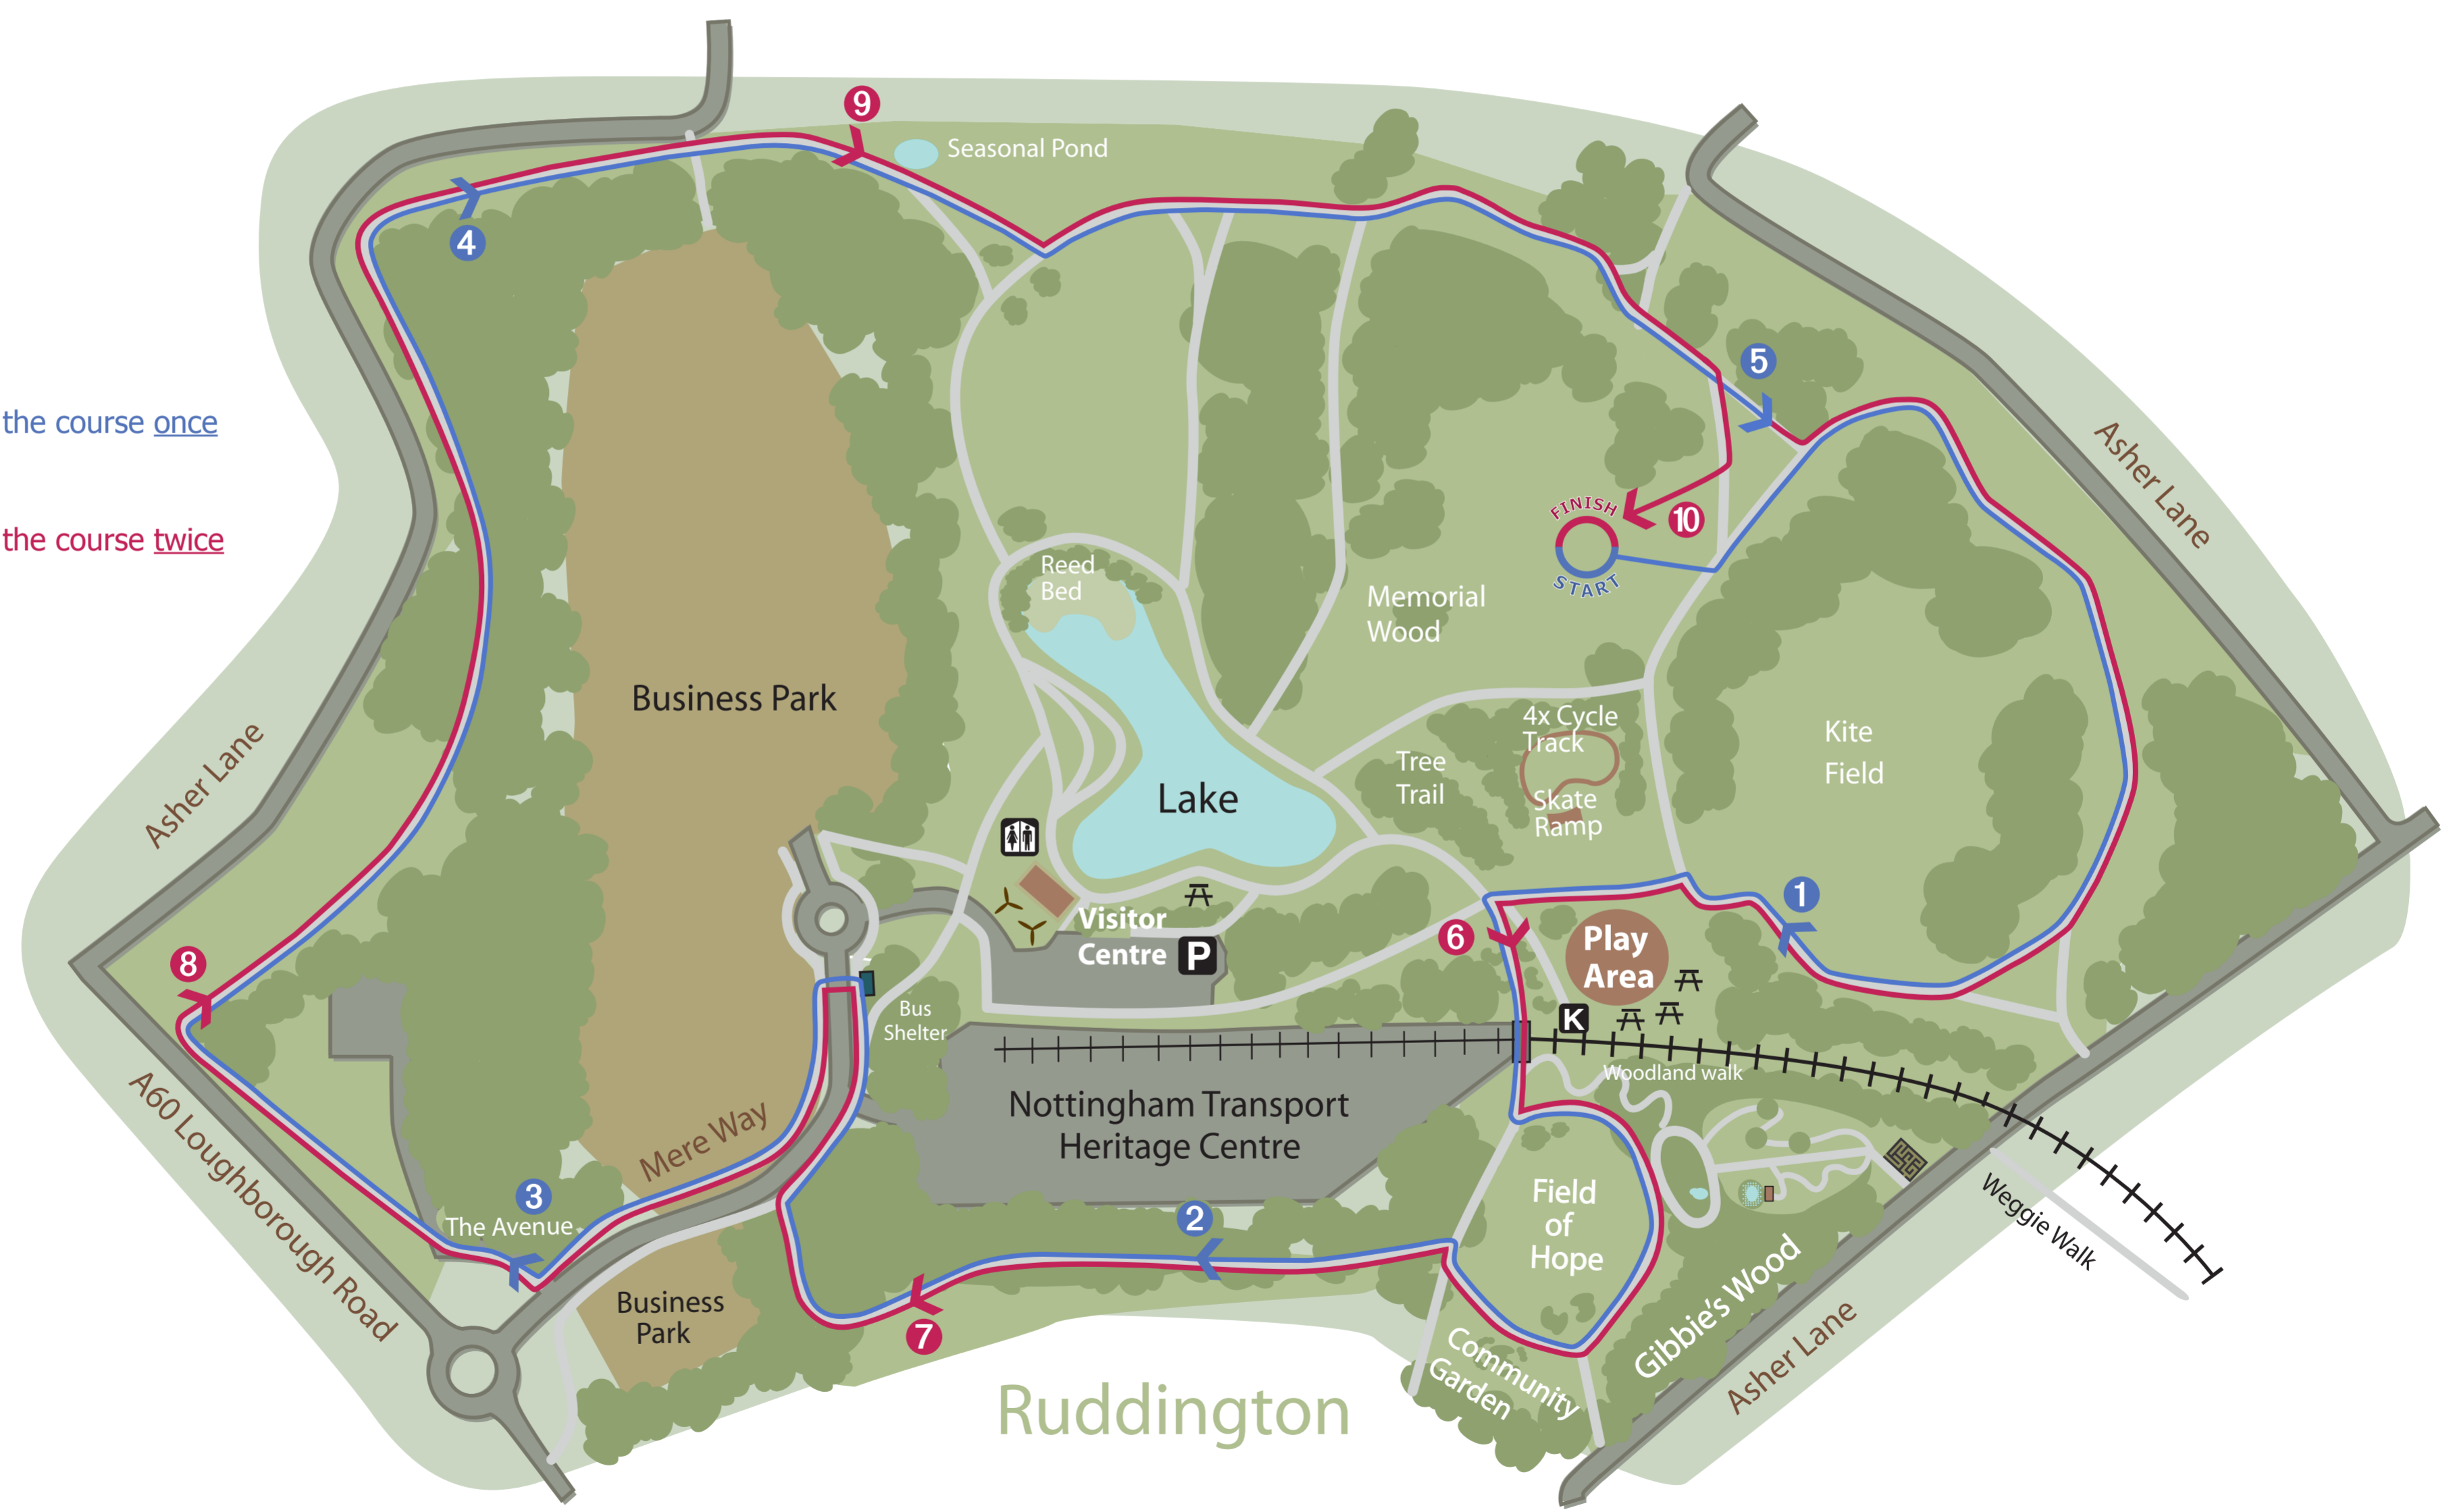

Rushcliffe 10k Route

- KEY**
-  **5k** - Complete the course once
 -  **10k** - Complete the course twice

Ruddington